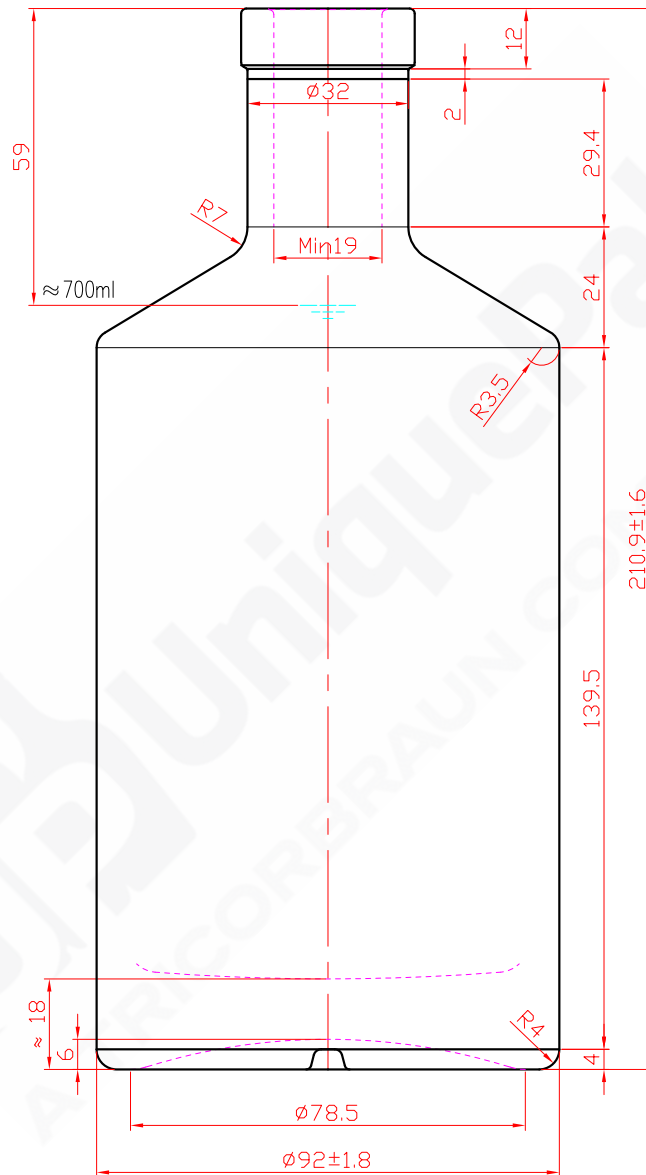

700ml Vector Bottle

Product Specifications

Code	SUP700V-C
Height	210.9±1.6mm
Diameter	92.0±1.8mm
Weight	800±30gm
Finish	Cork