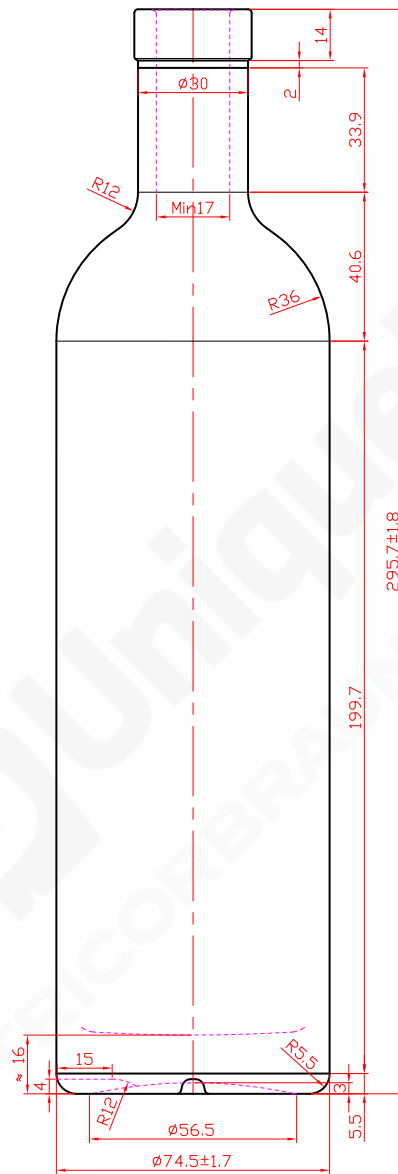

# 700ml Majestic Bottle

## Product Specifications

Code	SUP700M-C
Height	$295.7 \pm 1.8$ mm
Diameter	$74.5 \pm 1.7$ mm
Weight	$755 \pm 30$ gm
Finish	Cork