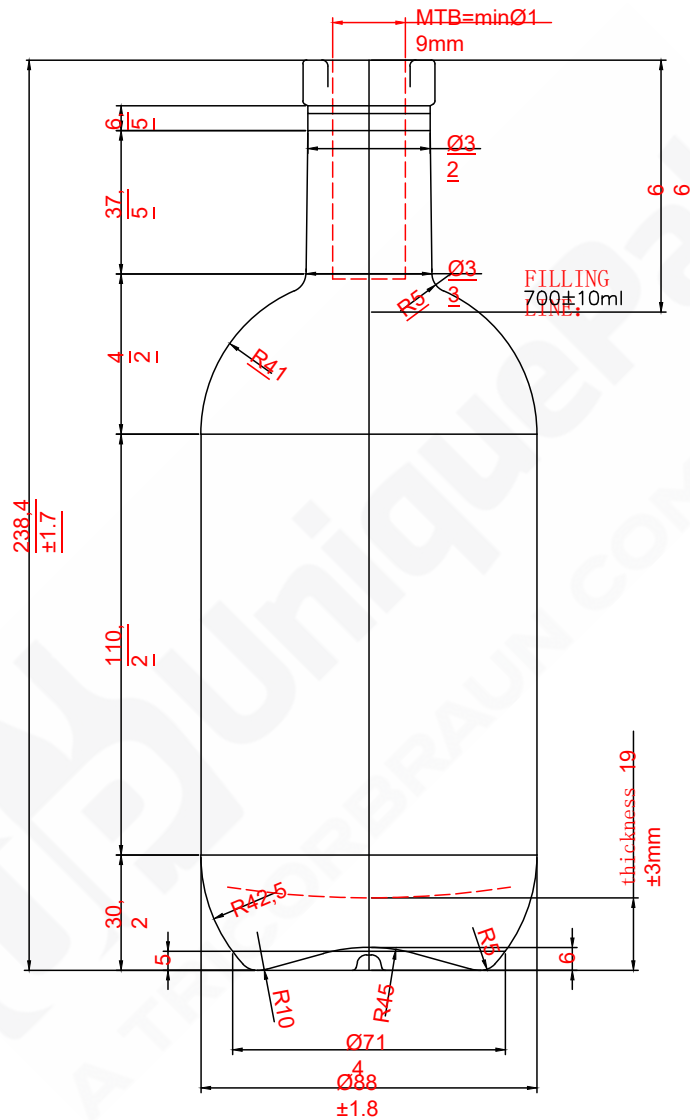

700ml Lunar Bottle

Product Specifications

Code	SF-UP700L-C
Height	238.4 ± 1.7mm
Diameter	88.0 ± 1.8mm
Weight	750 ± 60gm
Finish	Cork