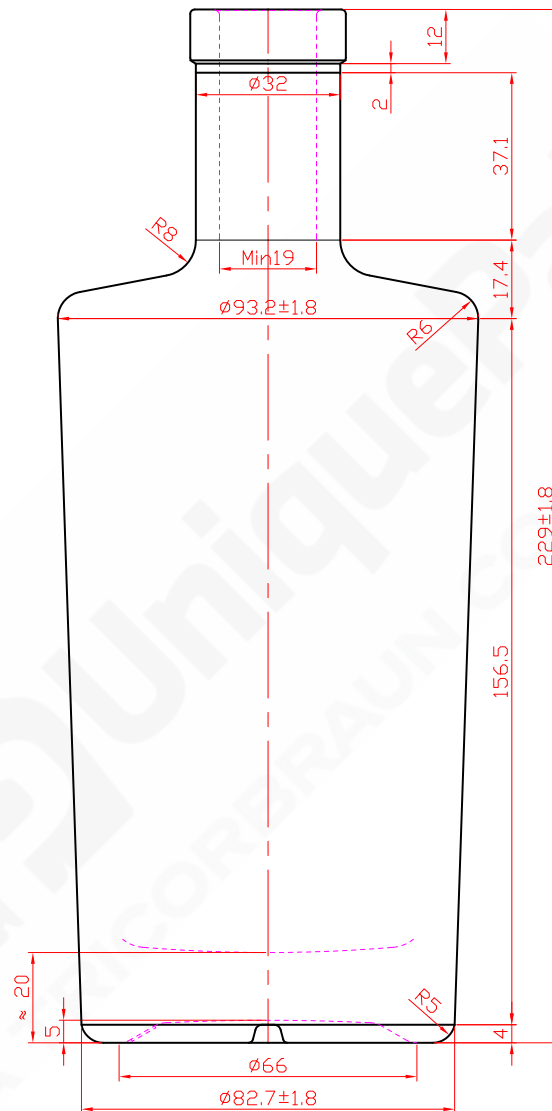

700ml Loch Bottle

Product Specifications

Code	SUP700LOC-C-1
Height	229±1.8mm
Diameter	82.7±1.8mm
Weight	820±30gm
Finish	Cork