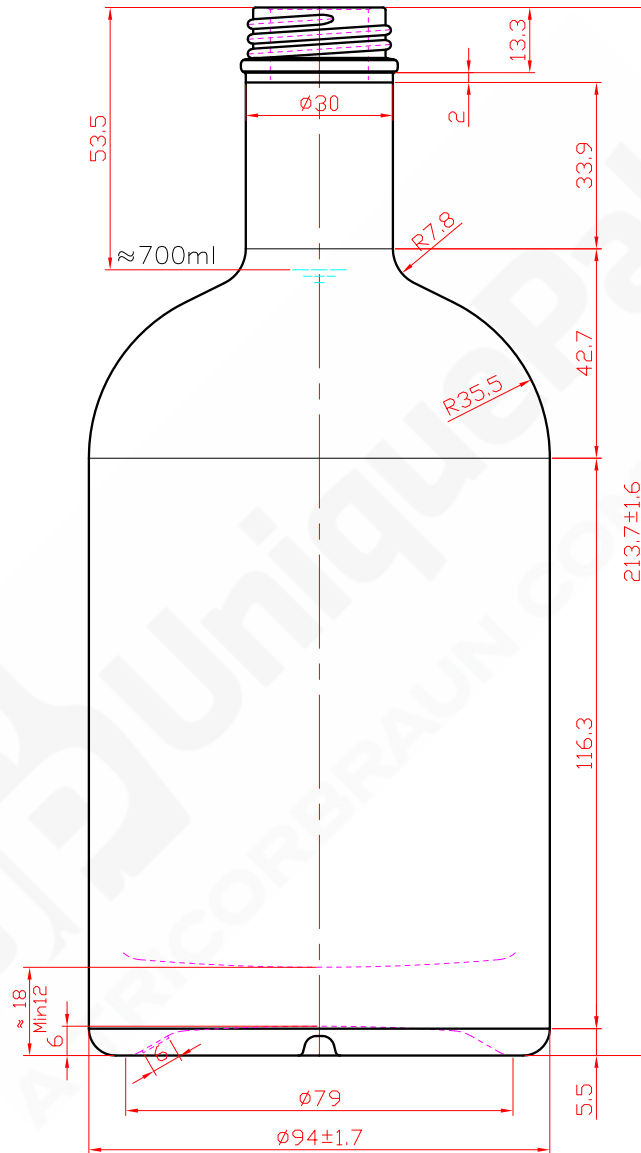

# 700ml Belle Bottle

## Product Specifications

Code	SUP700B
Height	213.7 ± 1.6 mm
Diameter	94.0 ± 1.7 mm
Weight	796 ± 30 gm
Finish	Screw