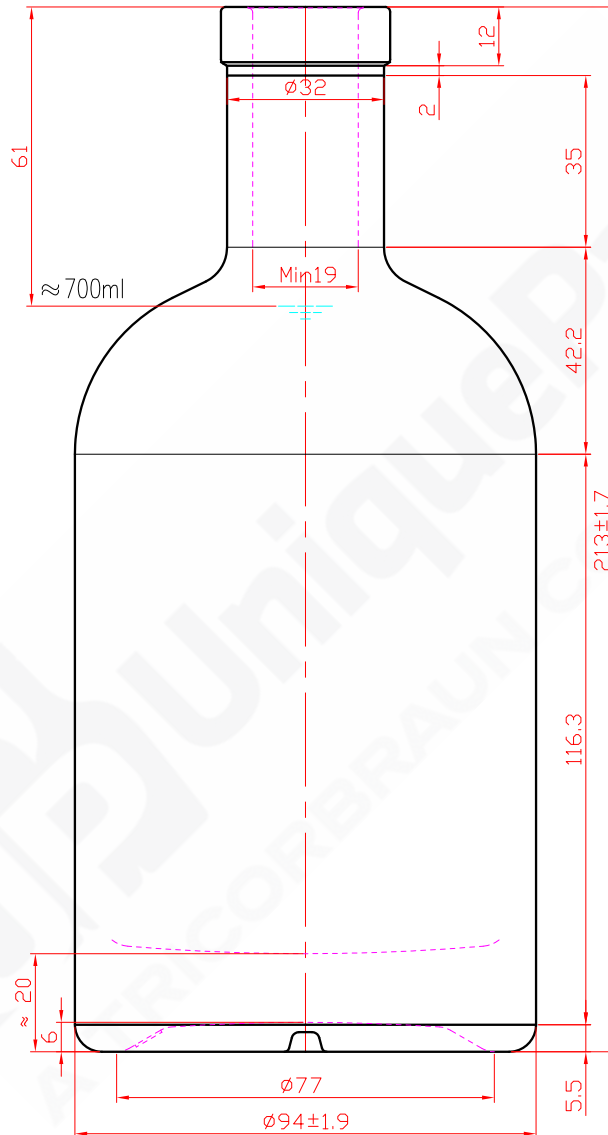

# 700ml Belle Bottle

## Product Specifications

Code	SUP700B-C
Height	213.7±1.7mm
Diameter	94.0±1.9mm
Weight	800±30g
Finish	Cork