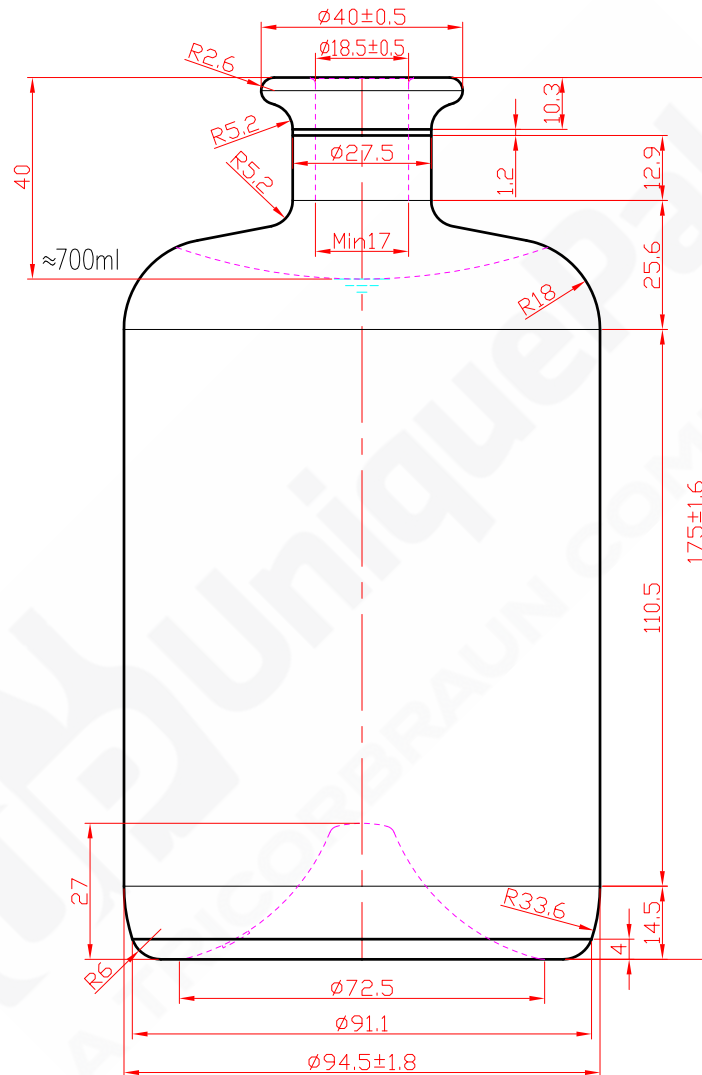

# 700ml Alchemy Bottle

## Product Specifications

Code	SUP700ALC
Height	$175.0 \pm 1.6\text{mm}$
Diameter	$94.5 \pm 1.8\text{mm}$
Weight	600gm
Finish	Cork