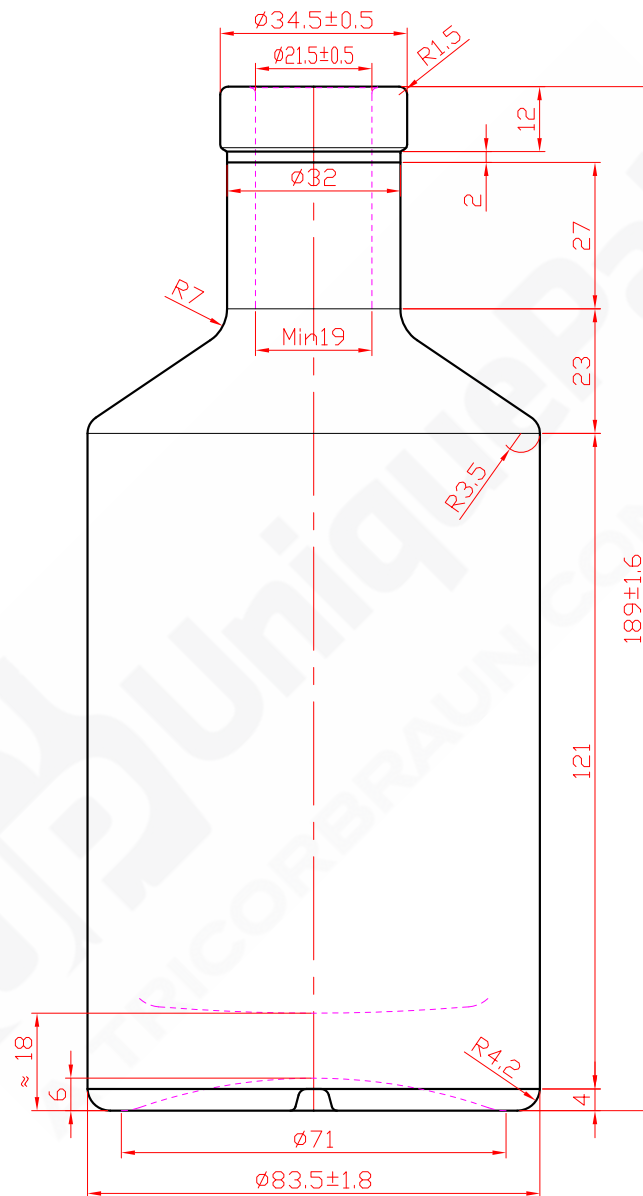

500ml Vector Bottle

Product Specifications

Code	SUP500V-C
Height	189 ± 1.6 mm
Diameter	83.5 ± 1.8 mm
Weight	603 ± 28 gm
Finish	Cork