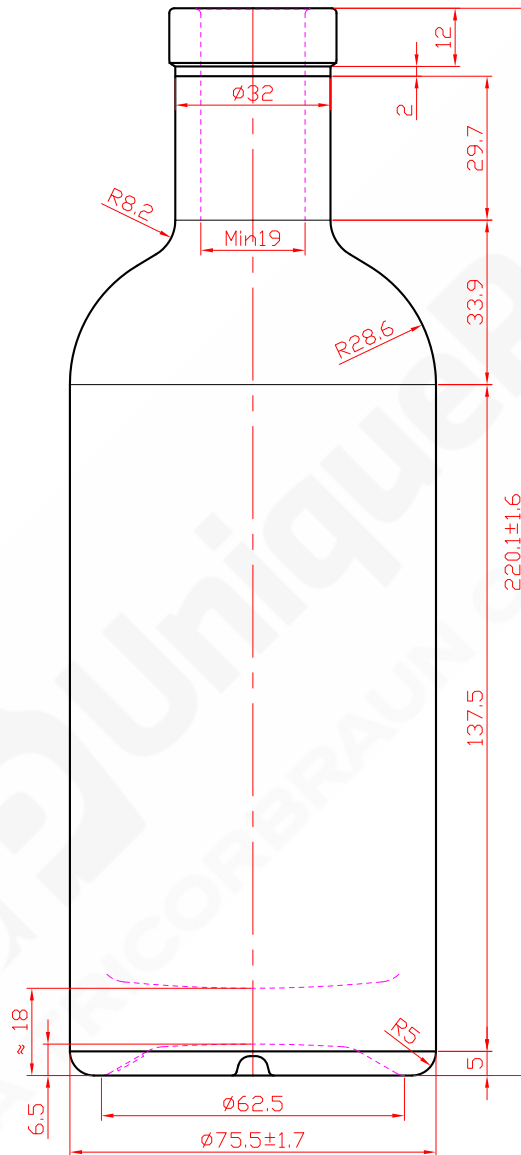

500ml Premier Bottle

Product Specifications

Code	SUP500P-C
Height	220.1±1.6mm
Diameter	75.5±1.7mm
Weight	570±25gm
Finish	Cork