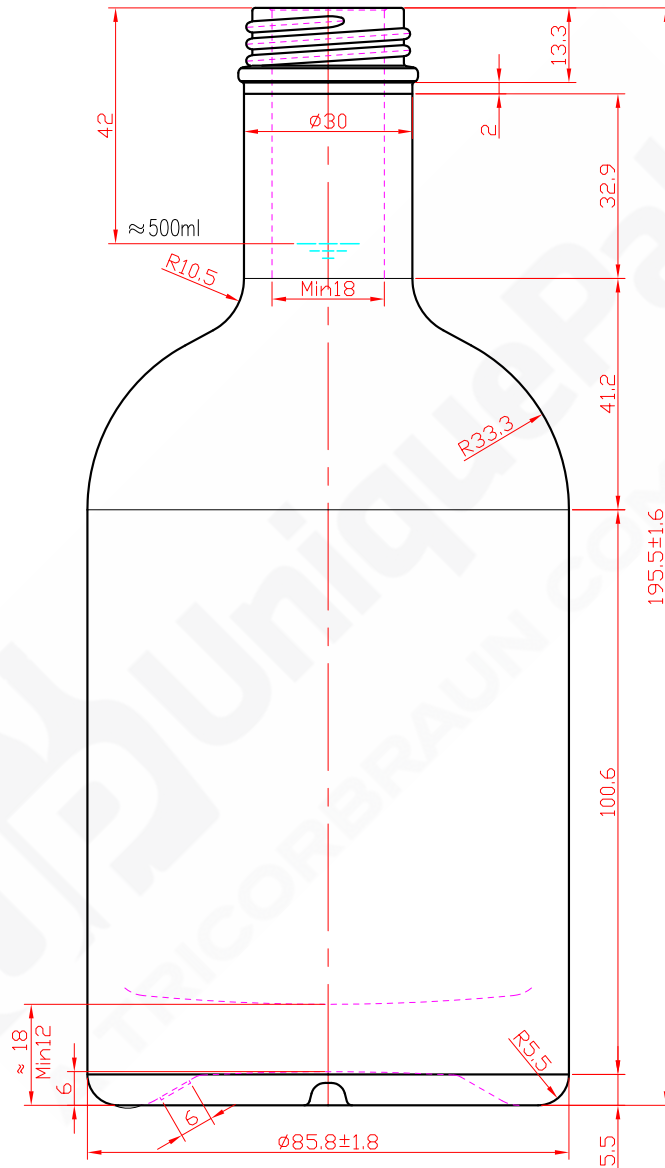

# 500ml Belle Bottle

## Product Specifications

Code	SUP500B
Height	$195.5 \pm 1.6$ mm
Diameter	$85.8 \pm 1.8$ mm
Weight	$650 \pm 30$ gm
Finish	Screw