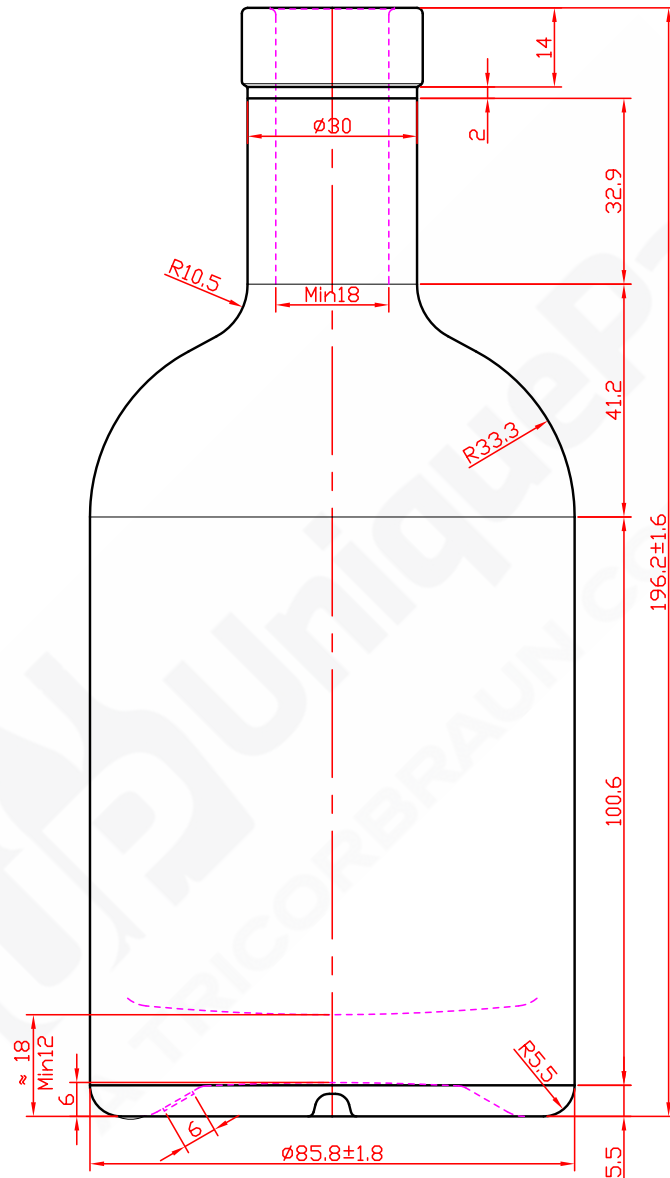

# 500ml Belle Bottle

## Product Specifications

Code	SUP500B-C
Height	$196.2 \pm 1.6$ mm
Diameter	$85.8 \pm 1.8$ mm
Weight	$630 \pm 30$ gm
Finish	Cork