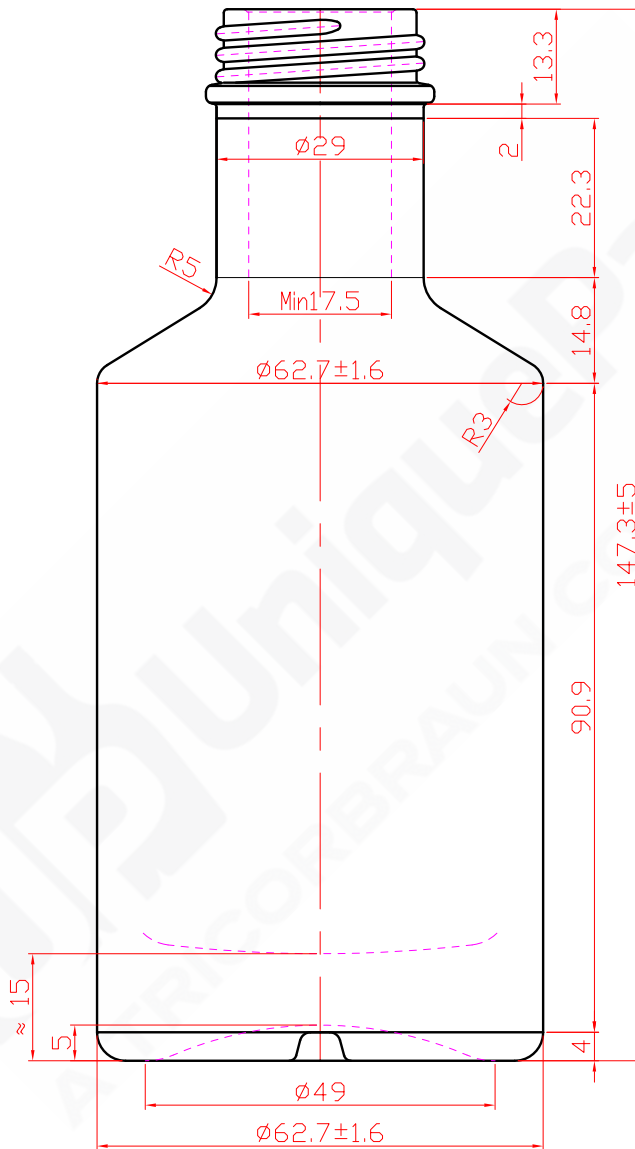

200ml Vector Bottle

Product Specifications

Code	SUP200V
Height	147.3±5mm
Diameter	62.7±1.6mm
Weight	305±25gm
Finish	Screw