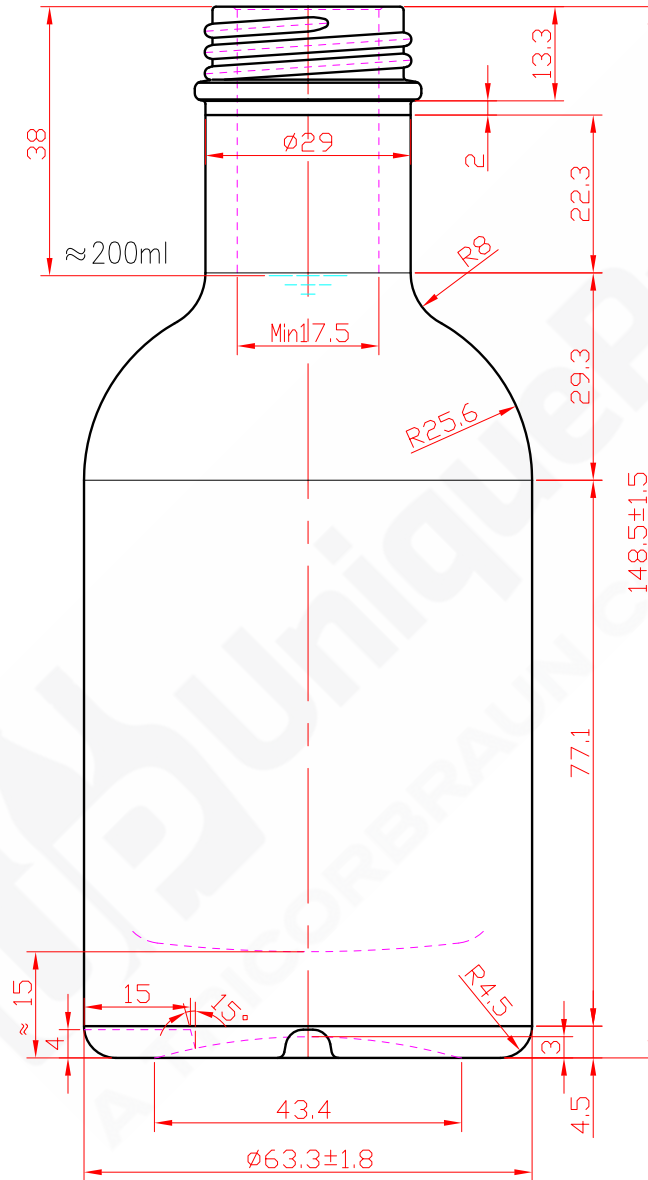

200ml Belle Bottle

Product Specifications

Code	SUP200B-2
Height	148.5 ± 1.5 mm
Diameter	63.3 ± 1.8 mm
Weight	300g
Finish	Screw