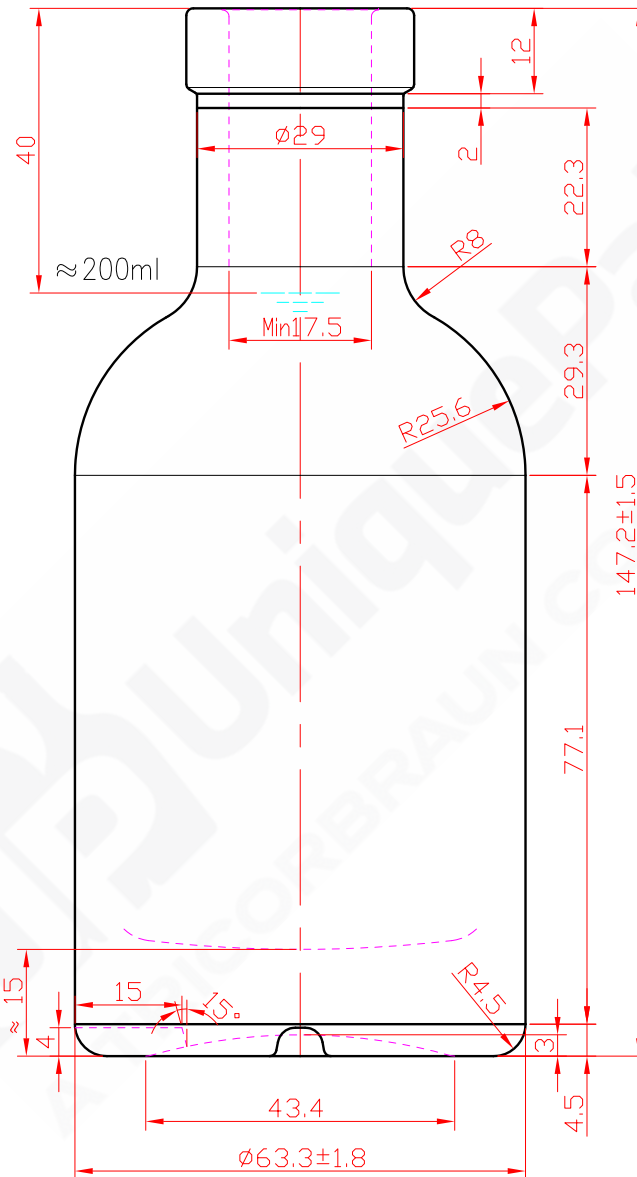

200ml Belle Bottle

Product Specifications

Code	SUP200B-C
Height	$147.2 \pm 1.5\text{mm}$
Diameter	$63.3 \pm 1.8\text{mm}$
Weight	295gm
Finish	Cork