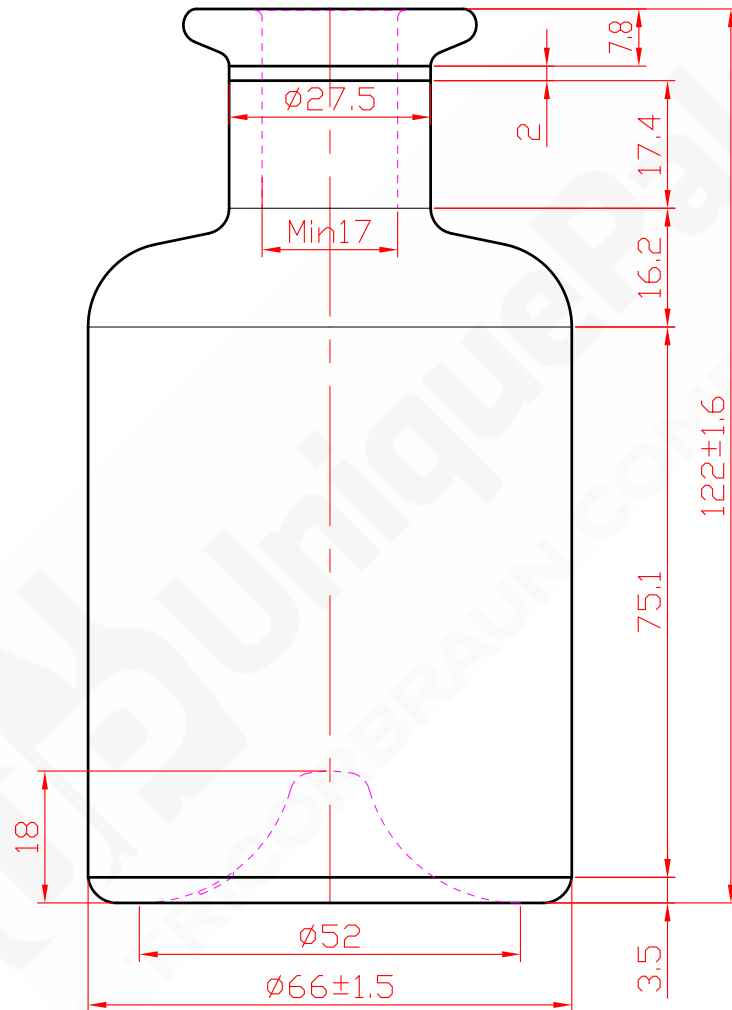

200ml Alchemy Bottle

Product Specifications

Code	SUP200ALC
Height	122.0 ± 1.6 mm
Diameter	66.0 ± 1.5 mm
Weight	$250\text{gm} \pm 25\text{gm}$
Finish	Cork