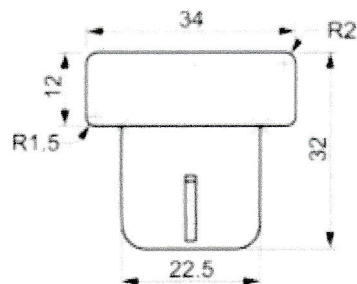

22.5mm cork with groove
34mm head
Suits: 21.5mm bore bottles

Scale 1:1
Dimensional Tolerances $\pm 0,3$ mm.

Product Specification

Code	22.5STOPBEECH-GS
Head Type	Natural Beechwood*
Diameter	34mm
Cork Diameter	22.5mm
Packaging	1,000 per carton