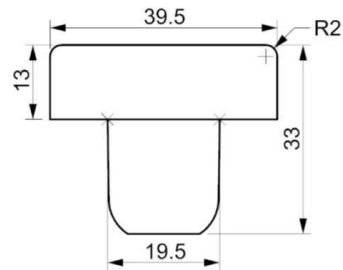

19.5mm cork 39.5mm head

500ml and 700ml Alchemy Bottle

Scale 1:1
Dimensional Tolerances $\pm 0,3$ mm.

Product Specification

Code	19.5STOPBEECH-T
Head type	Natural Beechwood *
Head Diameter	39.5mm
Cork Diameter	19.5mm
Packaging	1,000 per carton