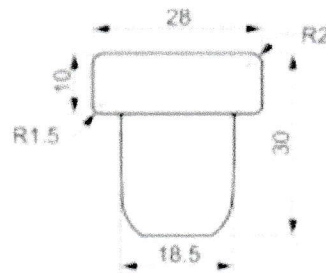

18.5mm cork 28mm head

Suits: 17.5mm bore bottles

Scale 1:1
Dimensional Tolerances $\pm 0,3$ mm.

Product Specification

Code	18.5STOPBEECH-S
Head Type	Natural Beechwood*
Diameter	28mm
Cork Diameter	18.5mm
Packaging	2,000 per carton

*The wooden head is a natural product therefore the appearance can change slightly in each batch.