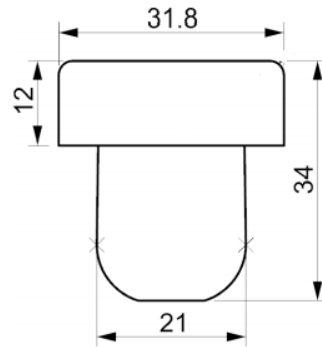

21.0 cork 32mm head
Suits: 20mm Bore
200ml /500ml belle and 700ml Grand belle bottles

Product Specification

Code	21.0BEICORK-S / T21.0CORK-H-S
Head Type	Natural Beechwood* / Black Hornbeam
Diameter	31.8mm
Cork Diameter	21mm
Packaging	1,200 / 1000 per carton