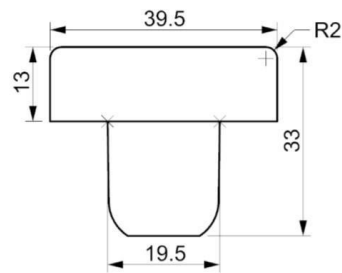

19.5mm cork 39.5mm head

200ml, 500ml and 700ml Alchemy

Bottle

Scale 1:1
Dimensional Tolerances $\pm 0,3$ mm.

Product Specification

Code	19.5STOPBEECH-S / 19.5STOPBEECH-B-S
Head type	Natural Beechwood*/ Black
Head Diameter	39.5mm
Cork Diameter	19.5mm
Packaging	1,000 per carton