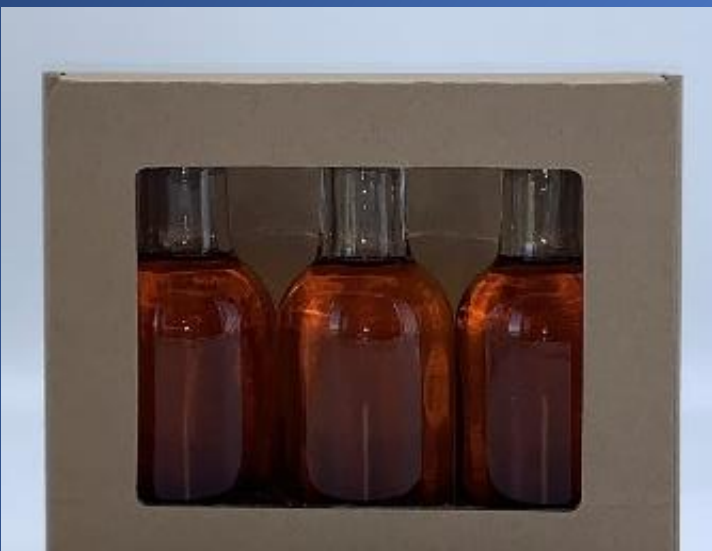

Range of tamper evident sleeves

PRESENTATION BOXES

3X50BOX-2

3 x 50ml Belle box

MOQ 100 pieces

3X200BOX-1

3 x 200ml Belle

MOQ 50 pieces